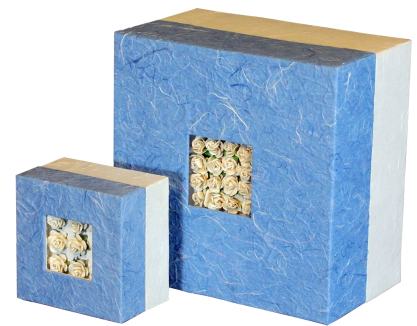

Embrace Earthurn – Floral Bouquet, Blue

Passages

Large $250.00
Medium 175.00
Mini 125.00