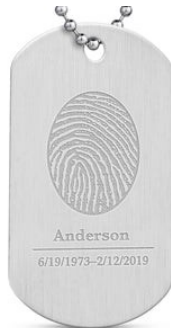

Gold Large Rimmed Pendant

Small Sterling Silver Rimmed Pendant

Meadow Hill Thumbies

Now available for families to go online and select.

Thumbead Bracelet

Stainless Steel Buck Knife

Thumbie Specialty Grand Overlay Charm with Breast Cancer Ribbon (Colors can be selected to represent other types of cancer \$60.00)

Stainless Steel Pendants
\$75.00 w/chain
\$65.00 w/cord

Legacy Touch Jewelry
View total collection by visiting
www.legacytouch.com

Get Client Number from us to access
on your own.

Check availability in Sterling Silver,
10k Yellow Gold, 14k Rose Gold; 14k
White Gold and Stainless Steel

Cremation Jewelry

These pendants hold a small por-
tion of cremains.

Dog Tags

Available in Black Aluminum, Stainless
Steel, Sterling Silver, Rose Gold and
Yellow Gold

Accessories: Birthstone charms,
Symbolic Charms for necklace
or bracelet, Chains, Bracelet
and Rubber Silencer
for dog tags