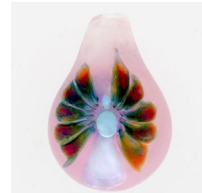

Available in 9 different colors.

*Max letters, numbers and spaces
12.*

*Bracelet not included but can be
purchased for \$100, sterling silver,
Authentic Pandora*

Pendants

More Color Selections Available

*Each pendant comes with 18" Sterling
Silver Snake Chain and a black leather
cord*

Dimensions of pendant are 1.5" x 1.0"

Memory Glass

Pendant Fobs: pink, cobalt, ame-
thyst, yellow, red, clear, white, and
green.

Pendant comes with a black cord.

Precious Memories Jewelry

See brochure for pricing