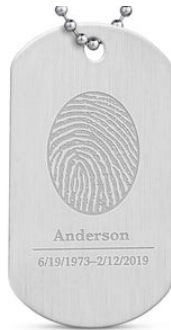

Stainless Steel Pendants
\$75.00 w/chain
\$65.00 w/cord

Legacy Touch Jewelry
View total collection by visiting
www.legacytouch.com

Get Client Number from us to access
on your own.

Check availability in Sterling Silver,
10k Yellow Gold, 14k Rose Gold; 14k
White Gold and Stainless Steel

10k or 14k

Cremation Jewelry

These pendants hold a small por-
tion of cremains.

Dog Tags

Available in Black Aluminum, Stainless
Steel, Sterling Silver, Rose Gold and
Yellow Gold

10k or 14k

**Accessories: Birthstone charms,
Symbolic Charms for necklace
or bracelet, Chains, Bracelet
and Rubber Silencer
for dog tags**